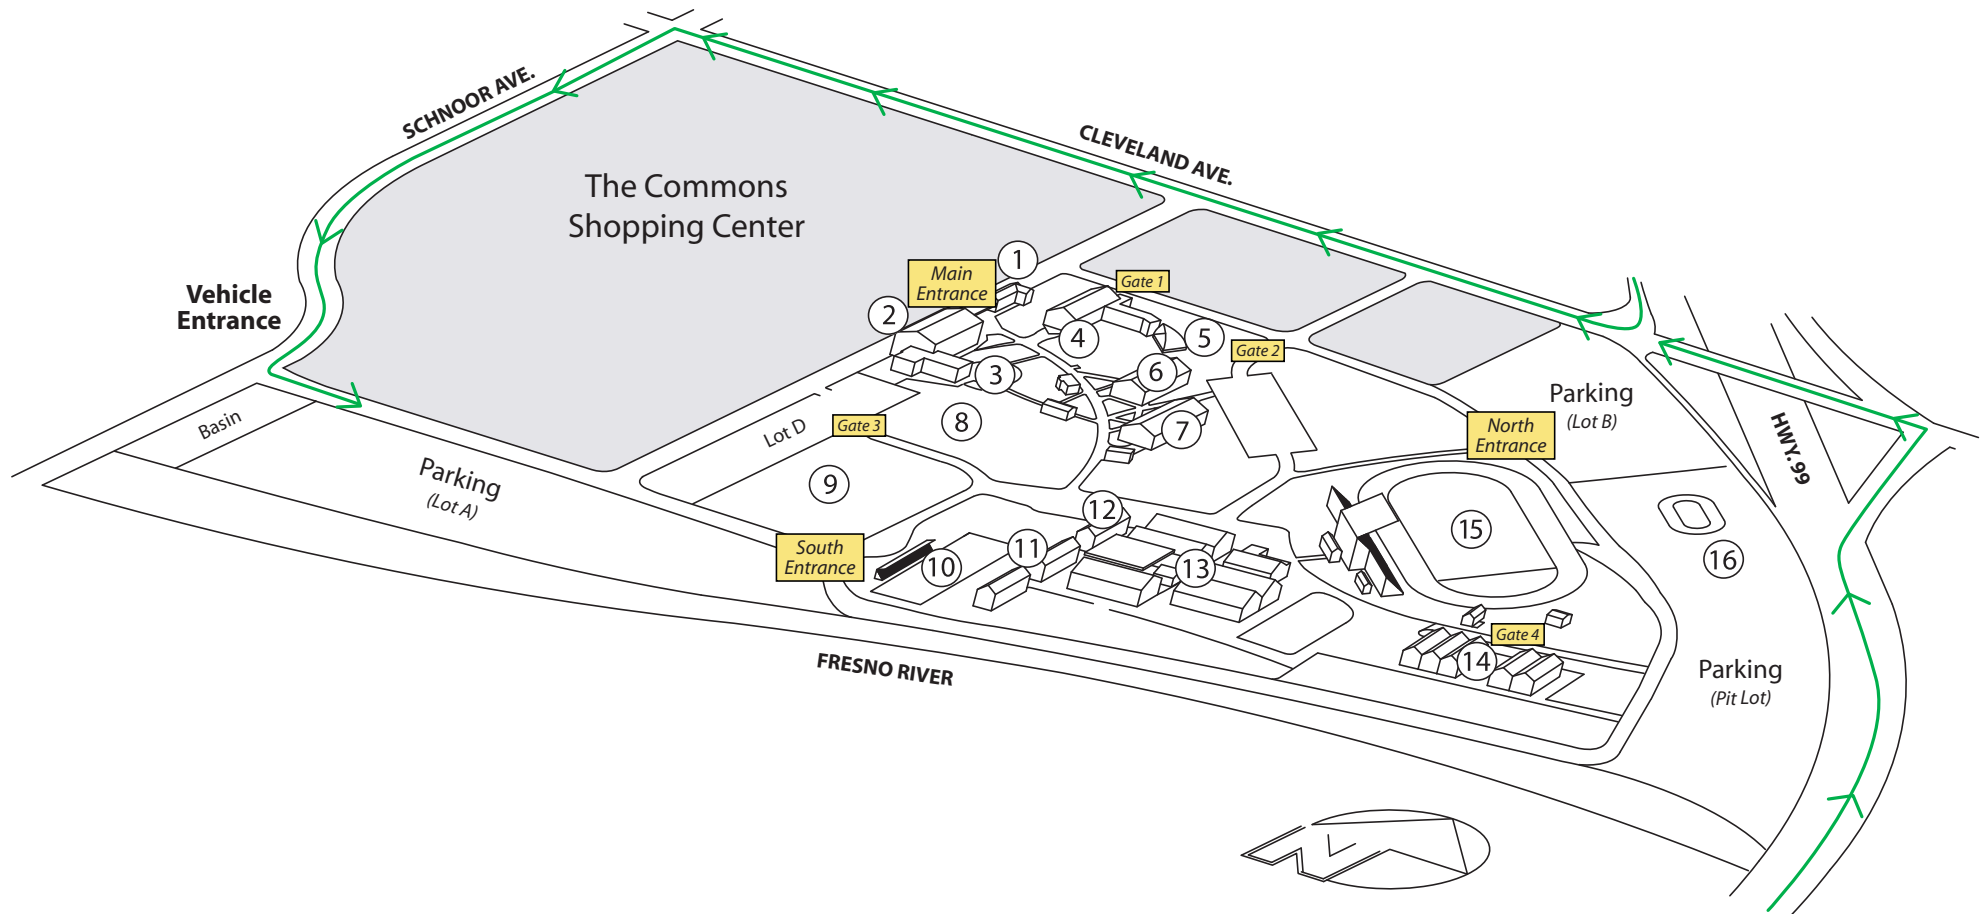

Madera District Fair

1850 West Cleveland Ave.
Madera, CA 93637
ph 559-674-8511
fax 559-674-4516

www.maderafair.com

1. Fair Office
2. Hatfield Hall / Van Alen Hall
3. Chukchansi Stage
4. Floriculture

5. Amphitheater
6. Women's World / Home Arts
7. Skating Rink
8. Picnic Area

9. Coyote Field
10. Horse Arena
11. Horse Stalls
12. Livestock Office

13. Livestock Barns
14. Maintenance Shop
15. Madera Speedway
16. Quarter Midget Race Track